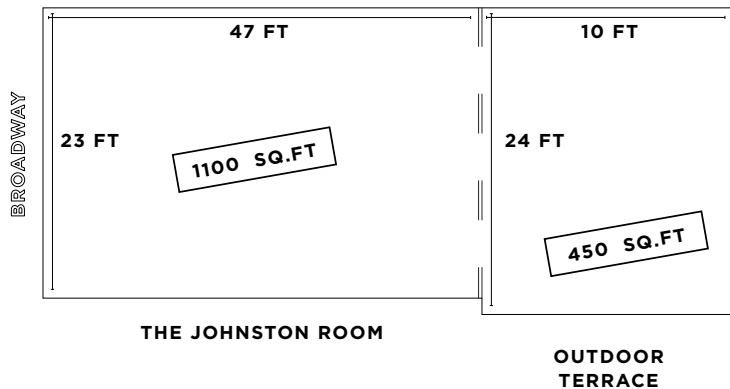

THE JOHNSTON ROOM

THE JOHNSTON ROOM - INDOOR

Dimensions:	23 ft. x 47 ft.
Square Footage:	1100 sq.ft
Ceiling Height:	10 ft.
Reception:	80
Boardroom:	25
Theater:	60
Classroom:	40

THE JOHNSTON ROOM - WITH TERRACE

Square Footage:	(1100 + 450) 1550 sq.ft.
Dimensions:	24 ft. x 10 ft.
Reception:	125